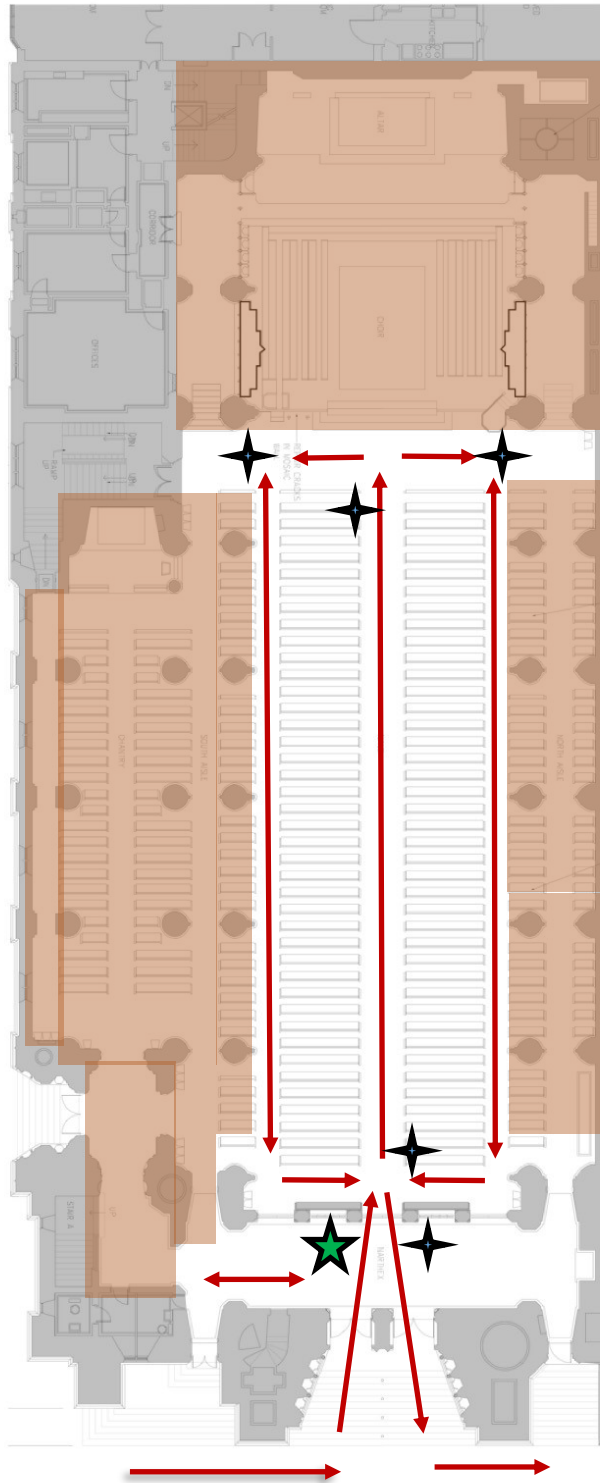

Saint Thomas Church Fifth Avenue Reopening (Phase Two)

Diagram for Sunday 9am Mass

53rd Street

KEY	
Area Closed To the Public	
Screening Station	
Path of Movement	
Hand Sanitizing Stations	

Fifth Avenue ENTRANCE and EXIT